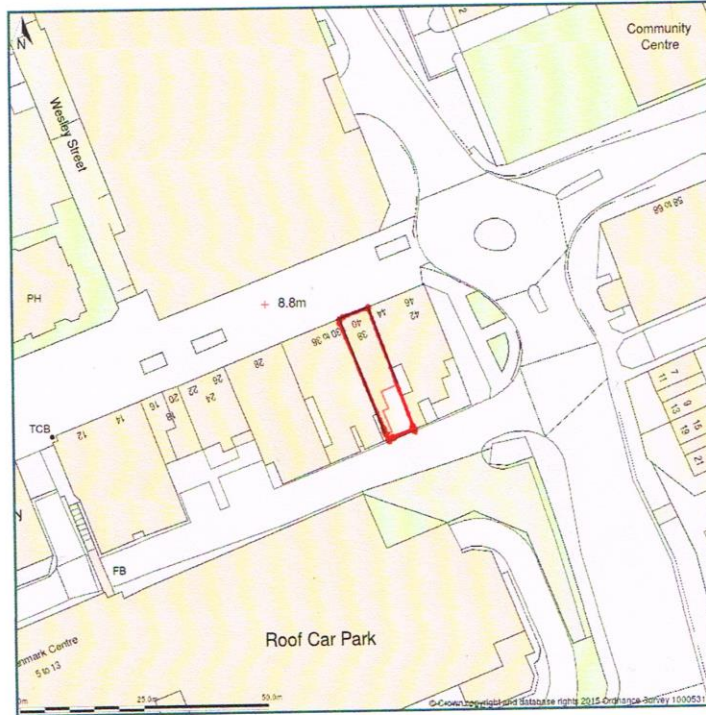

38-40 Ocean Road, South Shields, NE33 2HZ

Site Plan shows area bounded by: 436473.70492031,567235.65887206 436615.12632031,567377.35648574 (at a scale of 1:1250) The representation of a road, track or path is no evidence of a right of way. The representation of features as lines is no evidence of a property boundary.

Produced on 11th Jun 2015 from the Ordnance Survey National Geographic Database and incorporating surveyed revision available at this date. Reproduction in whole or part is prohibited without the prior permission of Ordnance Survey. © Crown copyright 2015. Supplied by buyaplan.co.uk a licensed Ordnance Survey partner (100053143). Unique plan reference: #00067594-287D35